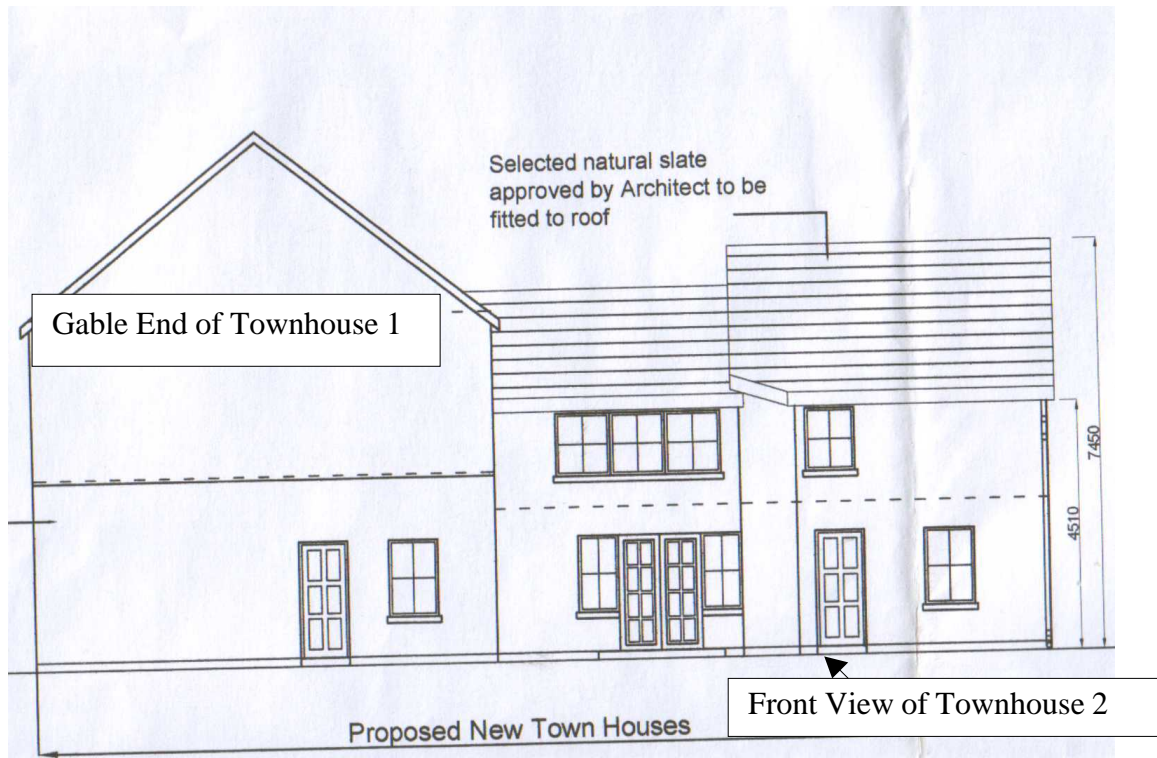

Emmet Terrace, Dungarvan, Co. Waterford.

Launch of Two New Three Bedroom Townhouses at Emmet Tce, Dungarvan.

Construction soon to commence.

One house is on the road and the other house will be built at the back. Access to this will be gained though electric gates. Private area and green space for the houses will be located back at this point.

The house are both three bedrooms.

- House 1: 1,100 sq ft. Three bedrooms, one master room.
- House 2: 1,500 sq ft. Three bedrooms all ensuite.

Guide Prices:

1,500 sq ft house €375,000

1,100 sq ft house €325,000

Street view

View from the Side Entrance

Location Map of Emmet Tce