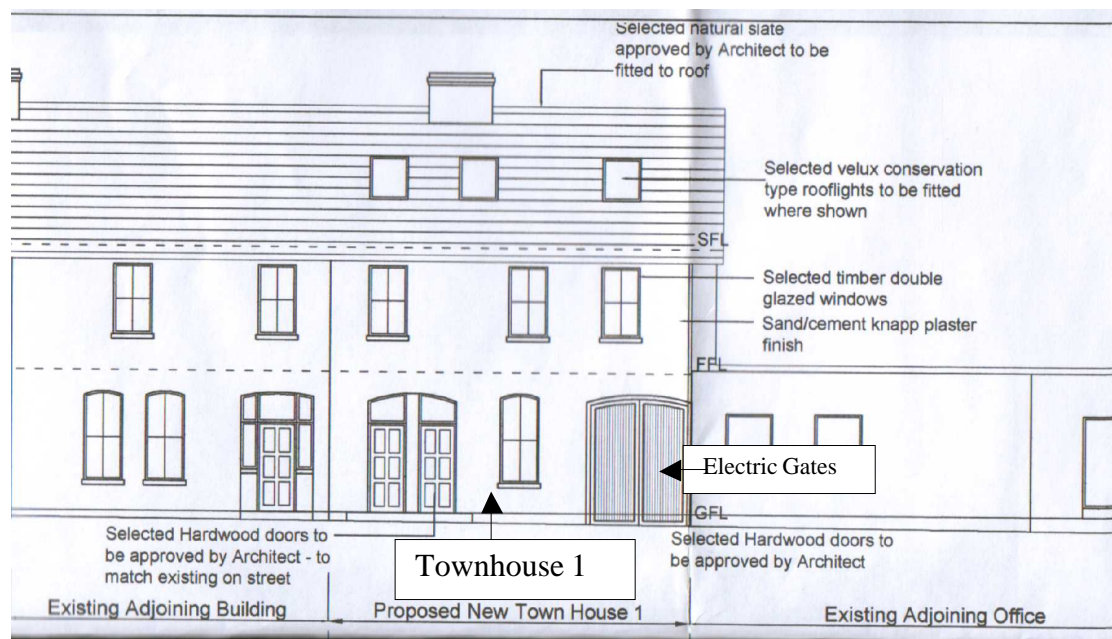

Emmet Terrace, Dungarvan, Co. Waterford.

Launch of Two New Three Bedroom Townhouses at Emmet Tce, Dungarvan.

Construction soon to commence.

One house is on the road and the other house will be built at the back. Access to this will be gained though electric gates. Private area and green space for the houses will be located back at this point.

The house are both three bedrooms.

- House 1: 1,100 sq ft. Three bedrooms, one master room.
- House 2: 1,500 sq ft. Three bedrooms all ensuite.

Guide Prices:

1,500 sq ft house €375,000

1,100 sq ft house €325,000